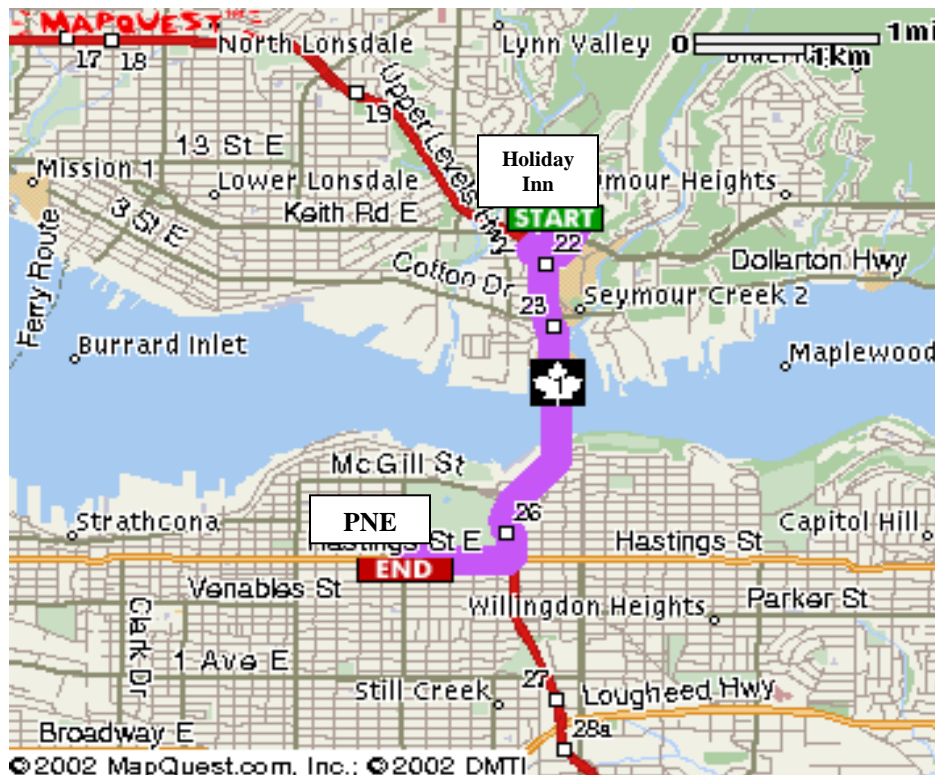

DIRECTIONS FROM HOLIDAY INN HOTEL TO PNE (Pacific Coliseum)	DISTANCE
1: Start out going Northeast on OLD LILLOOET RD toward LILLOOET RD.	0.18 km
2: Turn RIGHT onto LILLOOET RD.	0.20 km
3: LILLOOET RD becomes FERN ST.	0.34 km
4: Take the HWY-1 E/TRANS CANADA HWY EAST ramp toward VANCOUVER. Merge onto TRANS CANADA HWY E/PROVINCIAL ROUTE 1 E.	0.32 km 2.30 km
6: Take the HWY-7A/HASTINGS ST/BRIDGEWAY ST exit- Exit #26.	0.83 km
7: Stay straight to go onto ramp.	0.30 km
8: Turn RIGHT onto E HASTINGS ST/PROVINCIAL ROUTE 7A.	0.92 km
PNE is located on the North-East corner of Hastings and Renfrew.	
<b>Total Estimated Time: 6 minutes</b>	<b>Total Distance: 5.39 km</b>

**Holiday Inn Hotel & Suites North Vancouver**  
 700 Old Lillooet Road,  
 North Vancouver, British Columbia  
 Canada V7J 2H5  
 Reservations Toll-Free 1 877-985-3111  
[www.hinorthvancouver.com](http://www.hinorthvancouver.com)